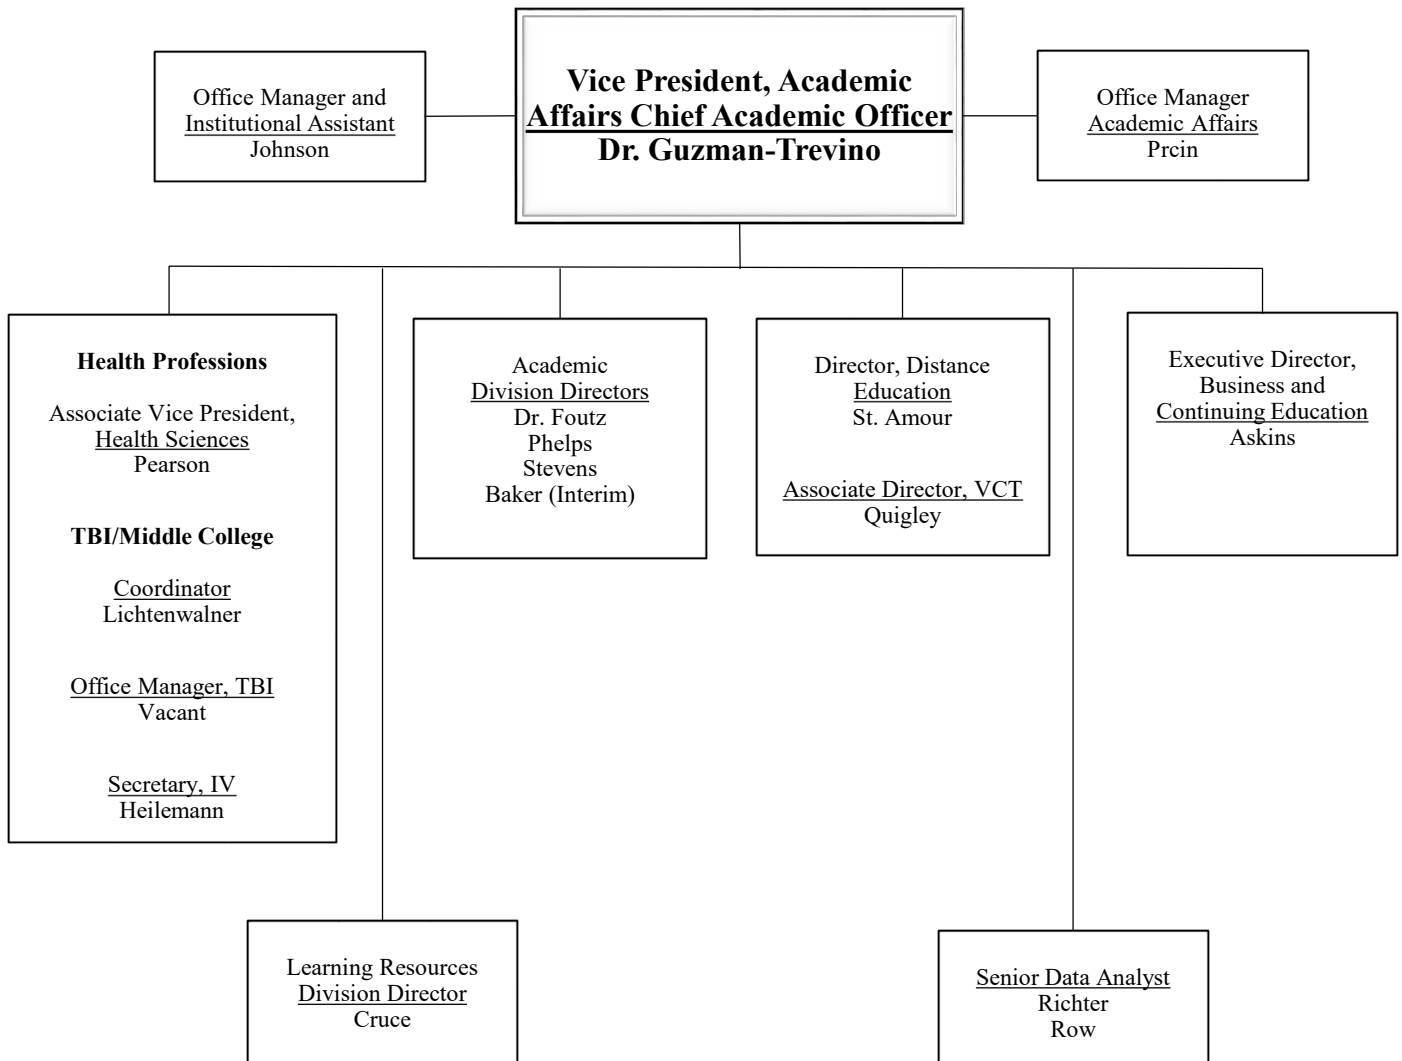

Division of Resource Management

Campus Police

Physical Plant

**Vice President,
Administrative Services and
Chief Financial Officer
Bozon**

**Division Director,
Physical Plant
Kent**

Academic Affairs

Division of Student and Enrollment Services