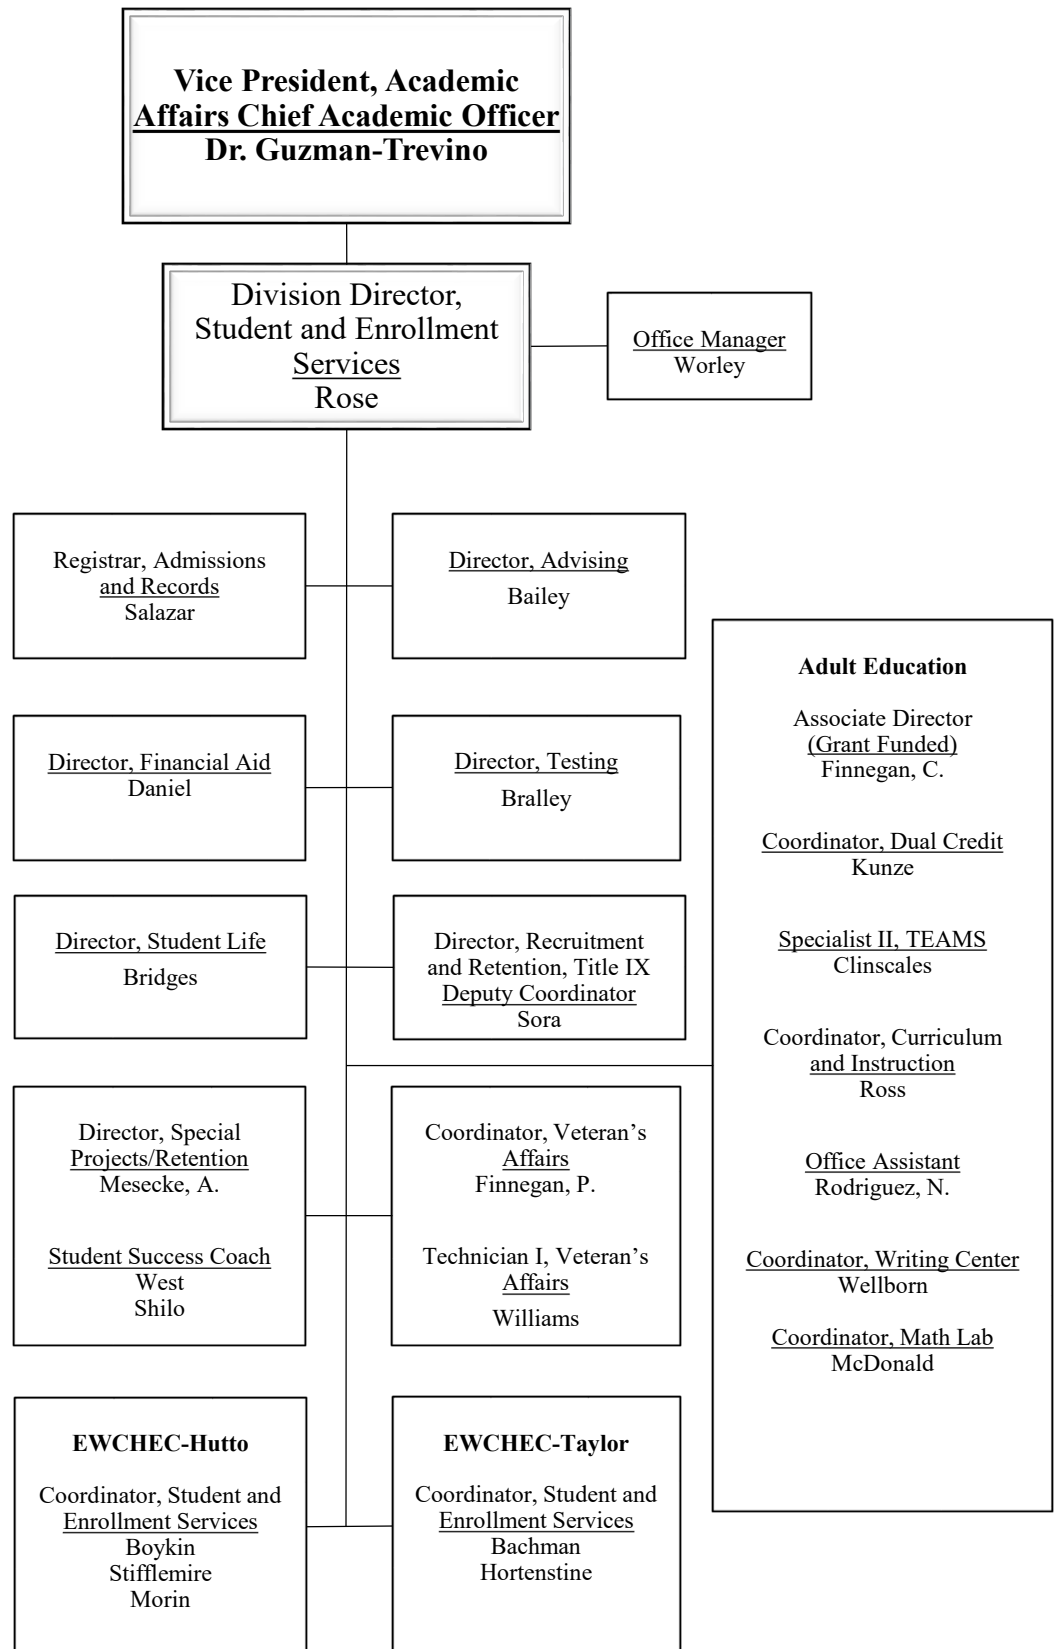

Division of Resource Management

Campus Police

Physical Plant

**Vice President,
Administrative Services and
Chief Financial Officer
Bozon**

**Division Director,
Physical Plant
Kent**

Academic Affairs

Division of Student and Enrollment Services