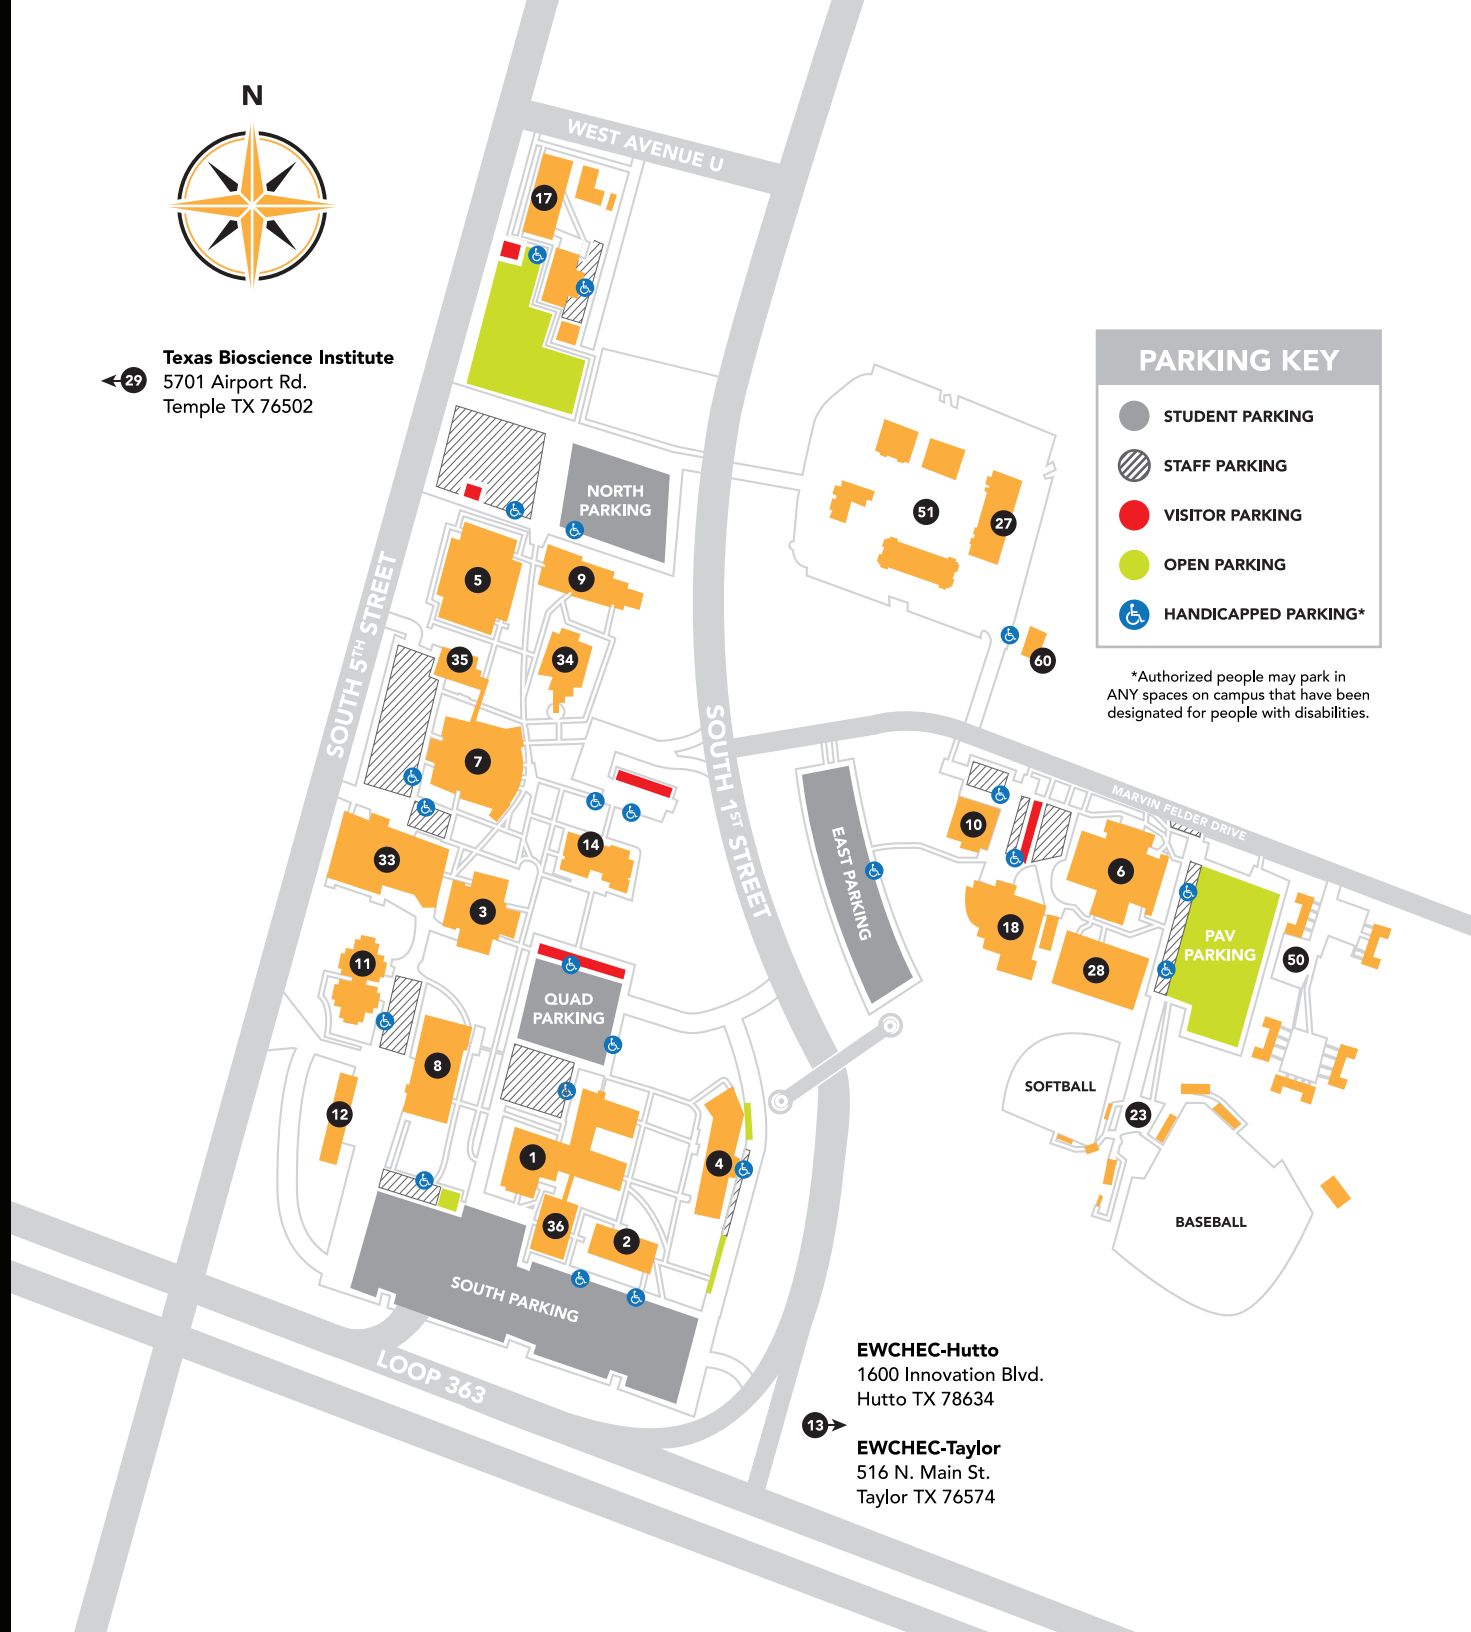

WEST CAMPUS

- 34 Academic Center (AC)
- 8 Arnold Student Union (ASU)
 - Bookstore
 - Mailroom
- 2 Bryant Berry Hall (BBH)
 - Business and Continuing Education (BCE)
- 35 Carpenter Rehearsal Hall (CRH)
- 4 Hubert M. Dawson Library (HDL)
- 1 Instructional Services Center (ISC)
- 12 Maintenance Building (MNT)
- 9 Marc A. Nigliazzo Administration Building (ADM)
 - Liberal Arts Division
- 7 Mary Alice Marshall Performing Arts Center (PAC)
- 11 Math and Biomedical Science Building (MBS)
- 3 Newton Science Building (NSB)
- 14 One College Centre (OCC)
 - Admissions & Records
 - Advising
 - Cashier's Office
 - Career Counseling
 - Financial Aid
 - Veterans Affairs
- 33 Science Laboratory Building (SLB)
- 36 Student Success Center (SSDC)
 - Adult Education and Literacy
 - Math Lab
 - Testing Center
 - Writing Center
- 17 Visual Arts Complex (VAC)
- 5 Watson Technical Center (WTC)
 - Education Technologies and Online Services (eLearning)

EAST CAMPUS

- 60 Campus Police (TCPD)
- 23 Danny Scott Sports Complex (SSC)
- 10 Dell Martin Nursing Education Center (NEC)
- 6 Health and Physical Education Center (HPE)
- 18 Health Sciences Center (HSC)
 - Dental Hygiene Clinic
- 28 Pavilion (PAV)
 - Diagnostic Medical Sonography
 - Fitness Center
 - Leopard Room
- 50 Temple College Apartments (TCA)
- 27 Temple College Foundation
 - University Courtyard Apartments, #2104
- 51 University Courtyard Apartments (UCA)

OFF CAMPUS

- 13 EWCHEC-Hutto & EWCHEC-Taylor
- 29 Texas Bioscience Institute

Temple College
2600 S First St.
Temple TX 76504