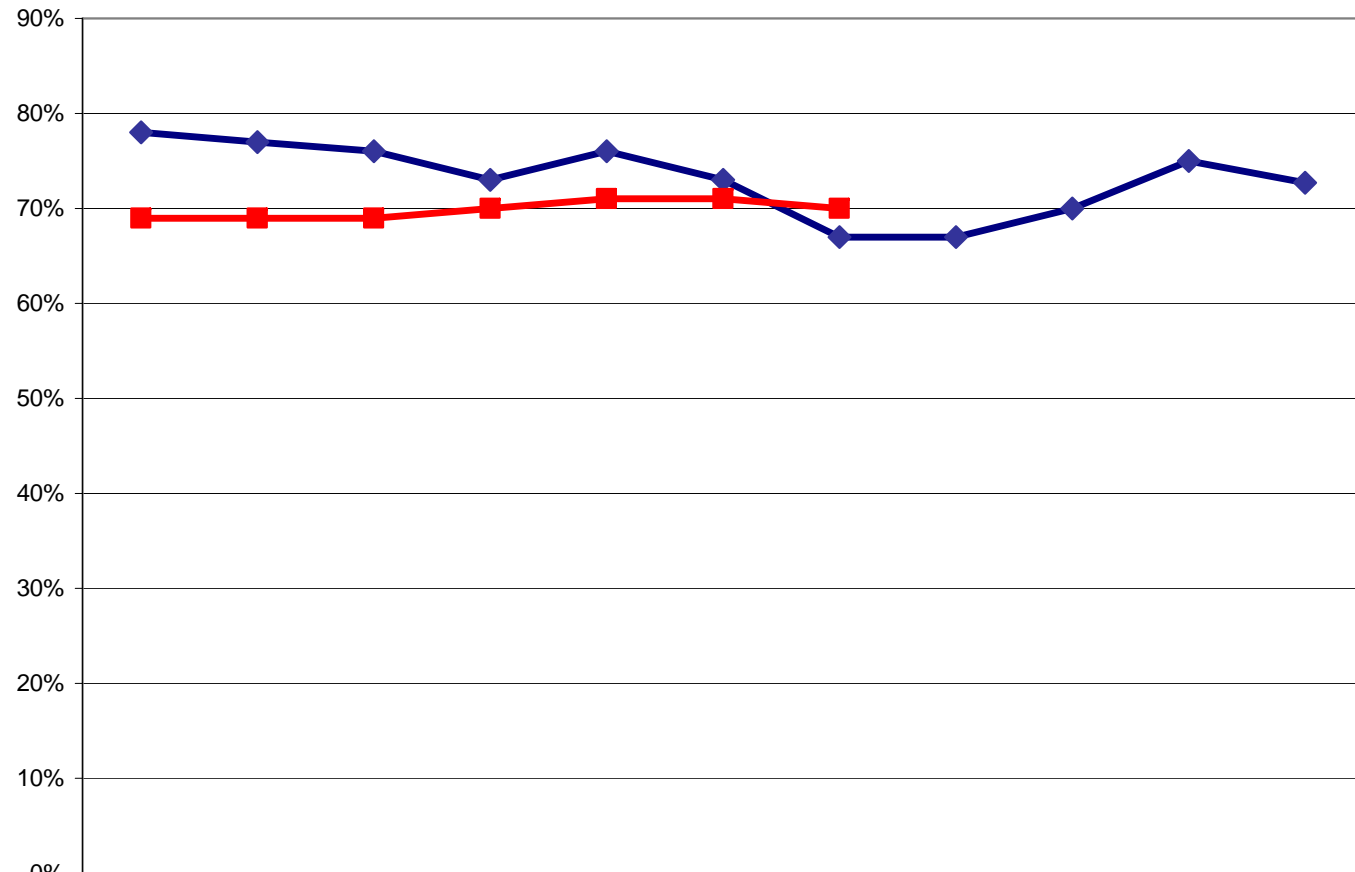

Temple College FTIC Fall to Spring Retention Rate

	PY 1999	PY 2000	PY 2001	PY 2002	PY 2003	PY 2004	PY 2005	PY 2006	PY 2007	PY 2008	PY 2009
◆ Temple College	78%	77%	76%	73%	76%	73%	67%	67%	70%	75%	73%
■ Statewide	69%	69%	69%	70%	71%	71%	70%				