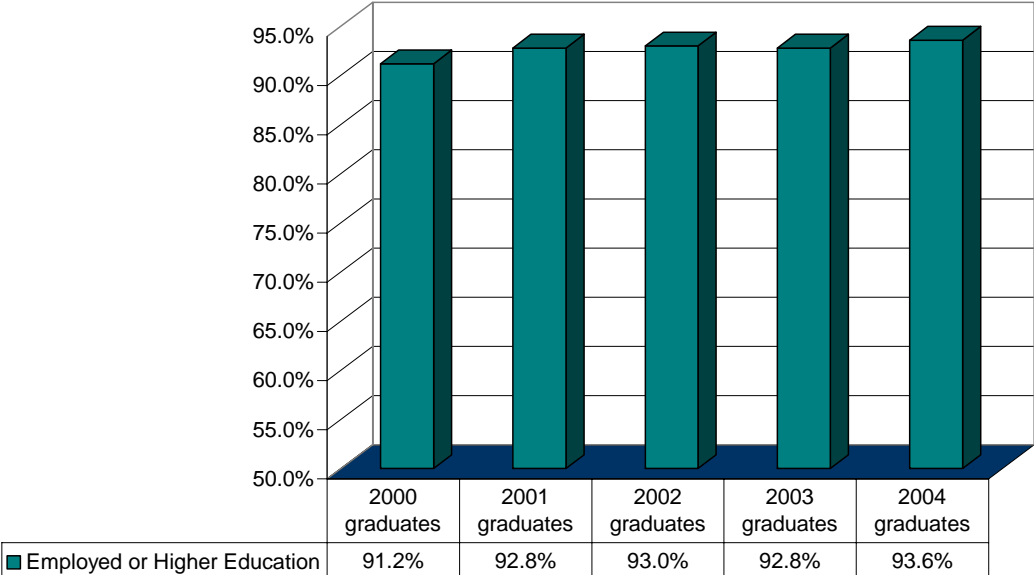

## Degrees Awarded

### Award Level, Gender, and Ethnic Origin 2006

	Associate Academic	Associate Technical	Associate Tech-Prep	Certificate Technical	Certificate Tech-Prep	Certificate Continuing Ed
Male	56	7	19	12	10	24
Female	107	67	24	98	13	1
White	115	51	28	68	21	23
African American	18	17	2	27	0	0
Hispanic	28	3	9	13	2	2
Asian	0	1	2	1	0	0
American Indian	1	1	1	0	0	0
International	0	1	1	1	0	0
Unknown	1	0	0	0	0	0
<b>Total</b>	<b>163</b>	<b>74</b>	<b>43</b>	<b>110</b>	<b>23</b>	<b>25</b>

### Student Follow-up (2003-2004 graduates)

Source: THECB/ASALFS