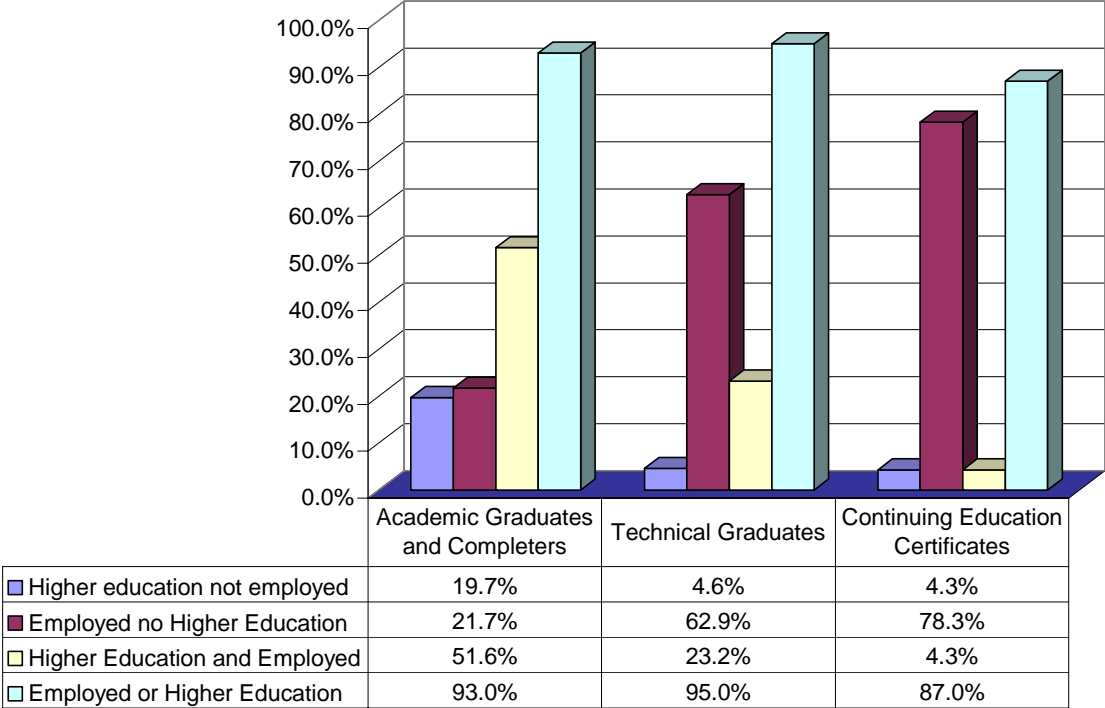

## Degrees Awarded

### Award Level, Gender, and Ethnic Origin 2006

	Associate Academic	Associate Technical	Associate Tech-Prep	Certificate Technical	Certificate Tech-Prep	Certificate Continuing Ed
Male	56	7	19	12	10	24
Female	107	67	24	98	13	1
White	115	51	28	68	21	23
African American	18	17	2	27	0	0
Hispanic	28	3	9	13	2	2
Asian	0	1	2	1	0	0
American Indian	1	1	1	0	0	0
International	0	1	1	1	0	0
Unknown	1	0	0	0	0	0
<b>Total</b>	<b>163</b>	<b>74</b>	<b>43</b>	<b>110</b>	<b>23</b>	<b>25</b>

### Student Follow-up (2003-2004 graduates)

Source: THECB/ASALFS