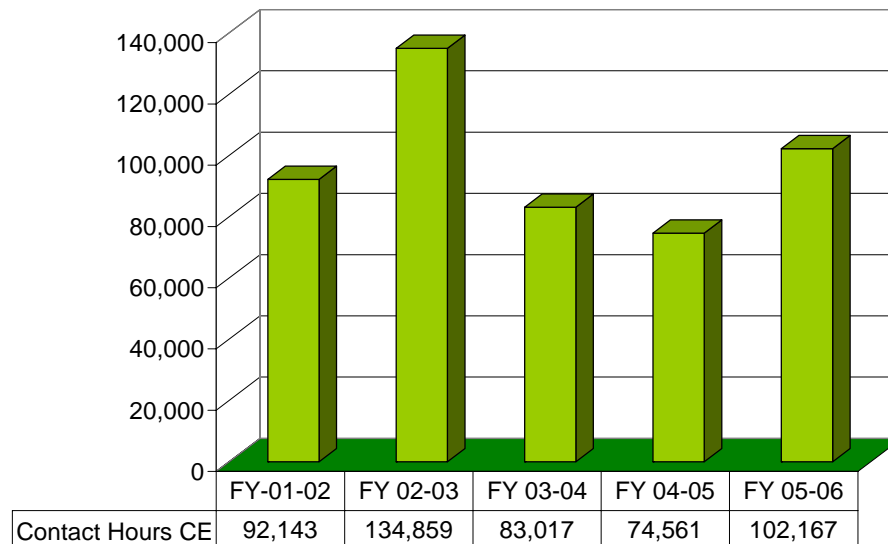

TEMPLE COLLEGE CONTACT HOUR PRODUCTION – FIVE YEAR TREND

Credit Contact Hour Production

Workforce Continuing Education Contact Hour Production

Source: CBM 004, CBM 00C