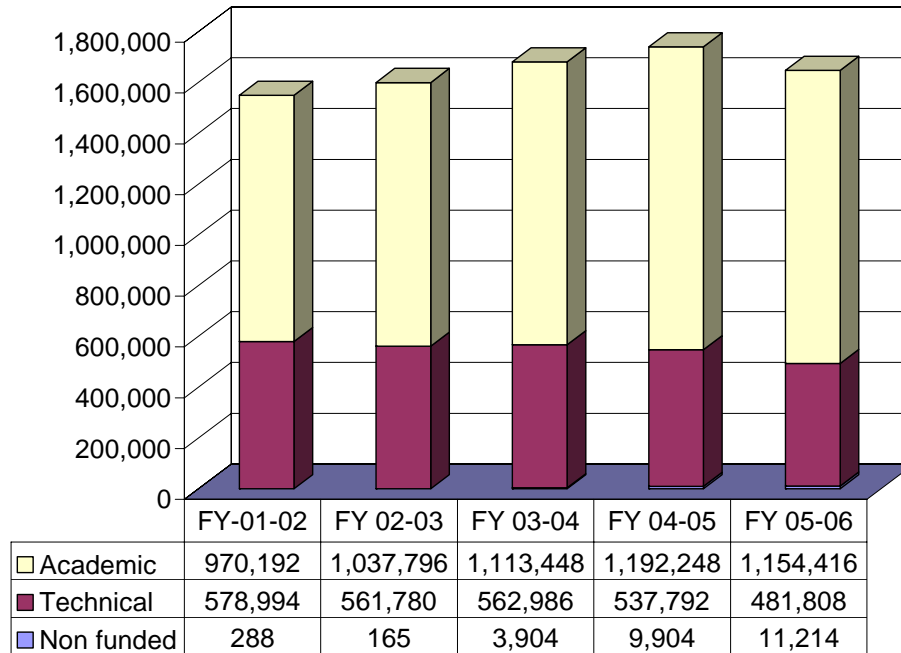

TEMPLE COLLEGE CONTACT HOUR PRODUCTION – FIVE YEAR TREND

Credit Contact Hour Production

Workforce Continuing Education Contact Hour Production

Source: CBM 004, CBM 00C