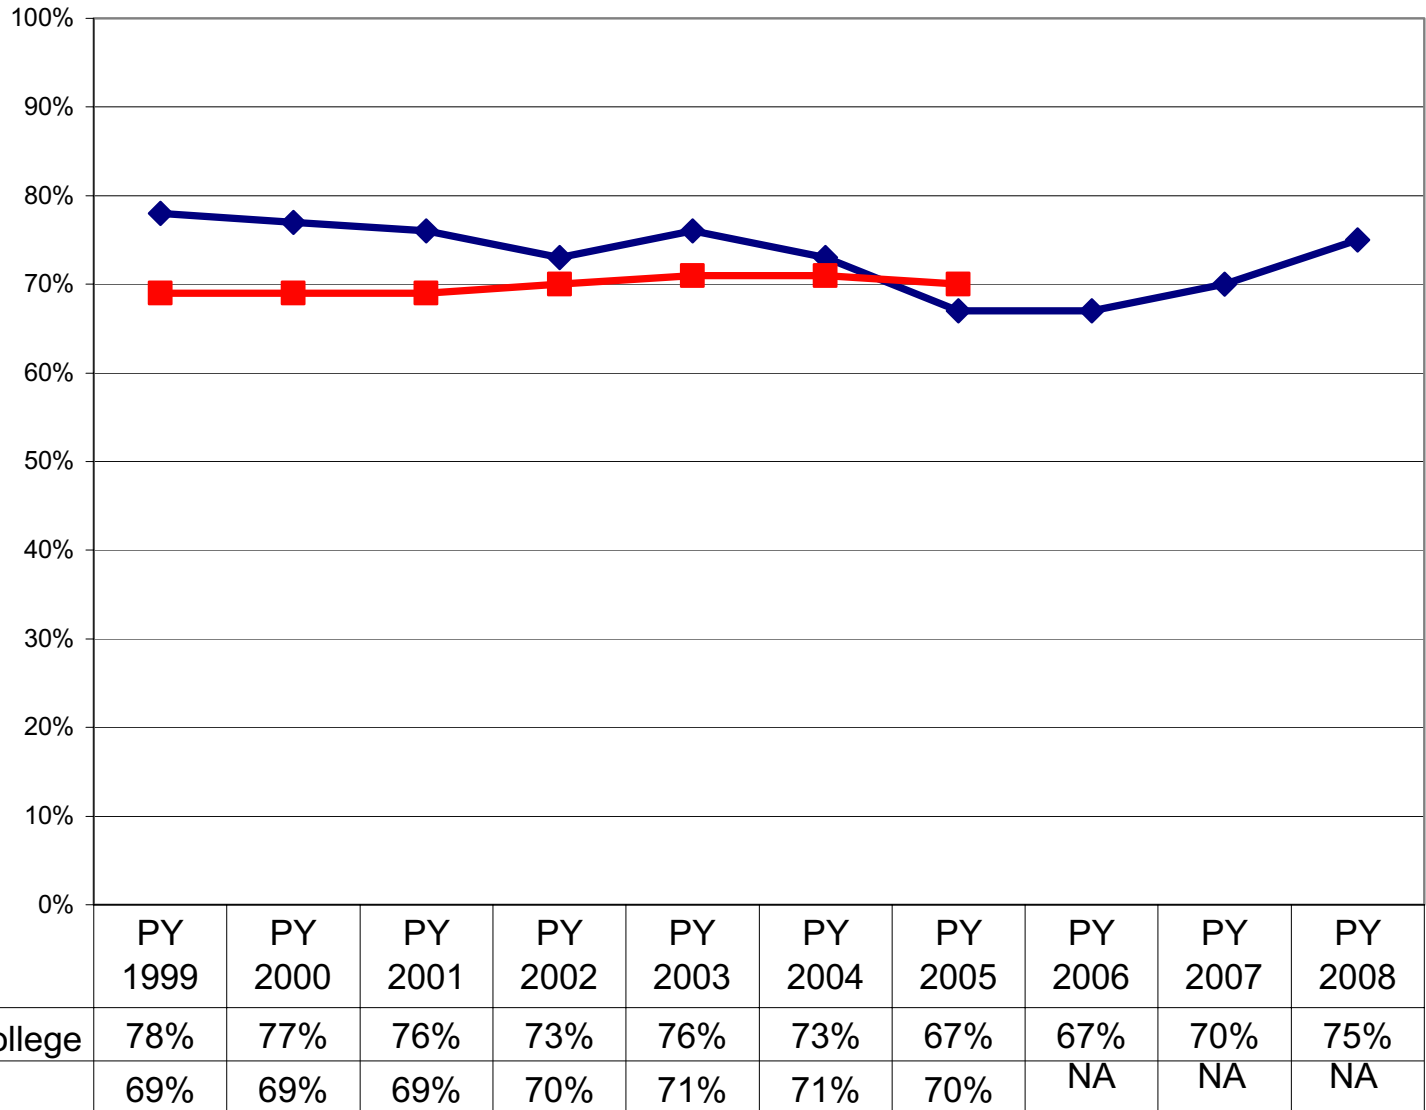

Temple College FTIC Fall to Spring Retention 1999-2008

Source: CBM001: ADP