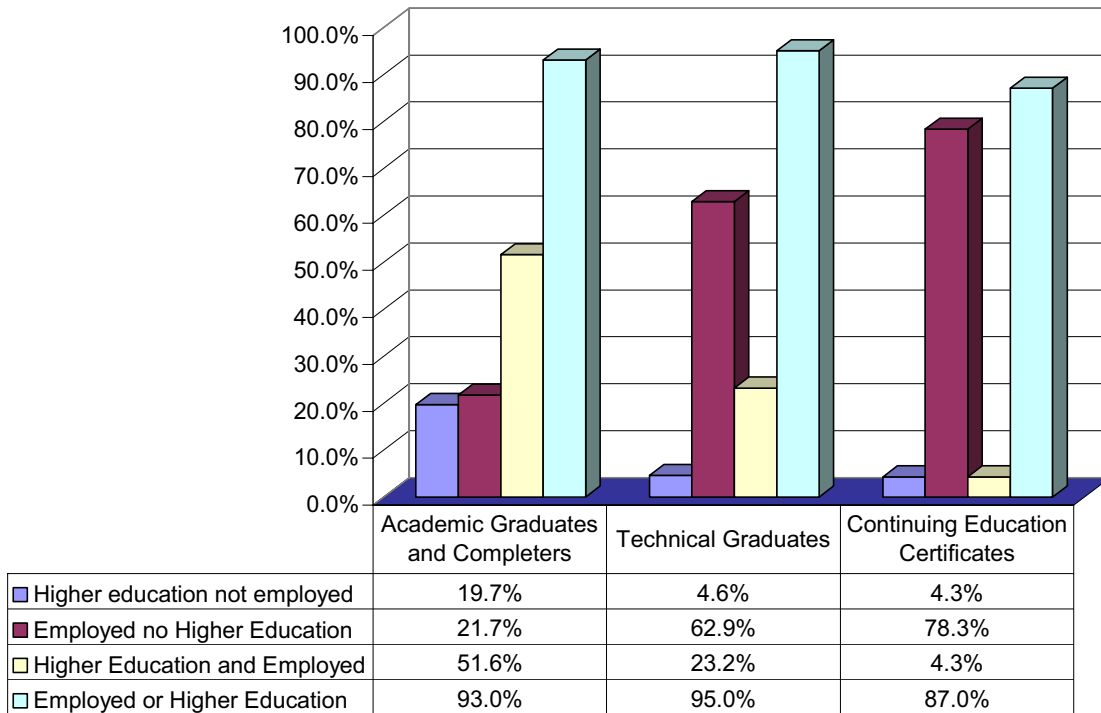

Degrees and Certificates by Curriculum	2007	2006	2005	2004	2003
Agricultural Business Technology	0	0	1	0	0
Computer Information Systems	14	17	30	64	61
Education	9	24	23	22	12
Engineering	3	2	0	7	0
Industrial Technology	0	0	3	0	4
Drafting and Design Technology	17	8	12	9	17
Child Development	7	14	8	4	0
English Language and Literature	0	3	2	0	0
General Studies	98	108	102	81	72
Biological Sciences	4	2	4	1	2
Psychology	0	0	0	0	0
Criminal Justice	13	23	18	13	18
Fire Science	0	25	9	23	44
Economics	0	0	0	1	0
Cartography	1	3	13	0	2
Automotive Technology	0	0	1	26	7
Drama and Theatre Arts	0	0	0	0	1
Art	1	0	2	4	2
Dental Hygiene	9	11	11	12	11
Emergency Medical Technology	7	7	8	20	15
Respiratory Care Therapy	6	12	13	7	6
Surgical Technology	11	8	12	20	24
Medical Laboratory Technician	0	0	7	7	5
Registered Nurse Training (RN)	62	45	45	42	36
Licensed Practical Nurse	87	61	59	58	62
Business and Management	68	61	76	77	59
History, General	1	4	0	0	1

Source: CBM 009

Student Follow-up (2003-2004 graduates)

Source: THECB/ASALFS