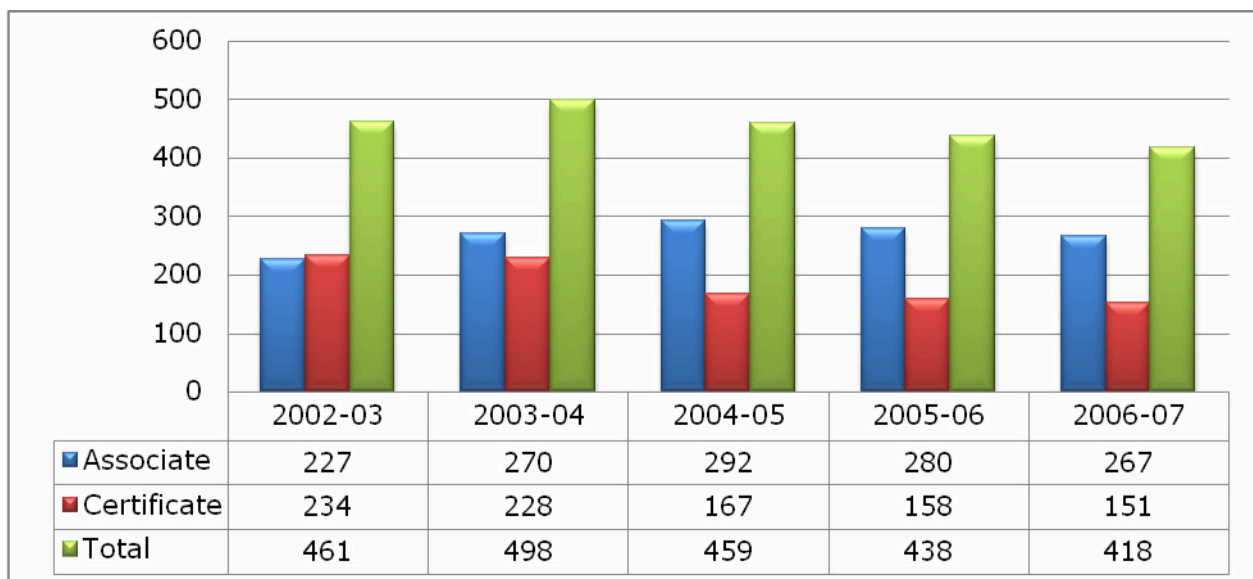

Temple College Graduation and Follow-up

Degrees Awarded

Award Level, Gender, and Ethnic Origin 2006

	Associate Academic	Associate Technical	Associate Tech-Prep	Certificate Technical	Certificate Tech-Prep
Male	47	11	15	14	7
Female	87	72	35	122	8
White	82	63	40	77	9
Black, Non-Hispanic	29	8	7	32	3
Hispanic	21	7	2	19	3
Asian	0	3	0	3	0
American Indian	1	2	1	4	0
International	0	0	0	0	0
Unknown	1	0	0	1	0
Total	134	83	50	136	15

Total Degrees and Certificates

Degrees and Certificates by Curriculum	2007	2006	2005	2004	2003
Agricultural Business Technology	0	0	1	0	0
Computer Information Systems	14	17	30	64	61
Education	9	24	23	22	12
Engineering	3	2	0	7	0
Industrial Technology	0	0	3	0	4
Drafting and Design Technology	17	8	12	9	17
Child Development	7	14	8	4	0
English Language and Literature	0	3	2	0	0
General Studies	98	108	102	81	72
Biological Sciences	4	2	4	1	2
Psychology	0	0	0	0	0
Criminal Justice	13	23	18	13	18
Fire Science	0	25	9	23	44
Economics	0	0	0	1	0
Cartography	1	3	13	0	2
Automotive Technology	0	0	1	26	7
Drama and Theatre Arts	0	0	0	0	1
Art	1	0	2	4	2
Dental Hygiene	9	11	11	12	11
Emergency Medical Technology	7	7	8	20	15
Respiratory Care Therapy	6	12	13	7	6
Surgical Technology	11	8	12	20	24
Medical Laboratory Technician	0	0	7	7	5
Registered Nurse Training (RN)	62	45	45	42	36
Licensed Practical Nurse	87	61	59	58	62
Business and Management	68	61	76	77	59
History, General	1	4	0	0	1