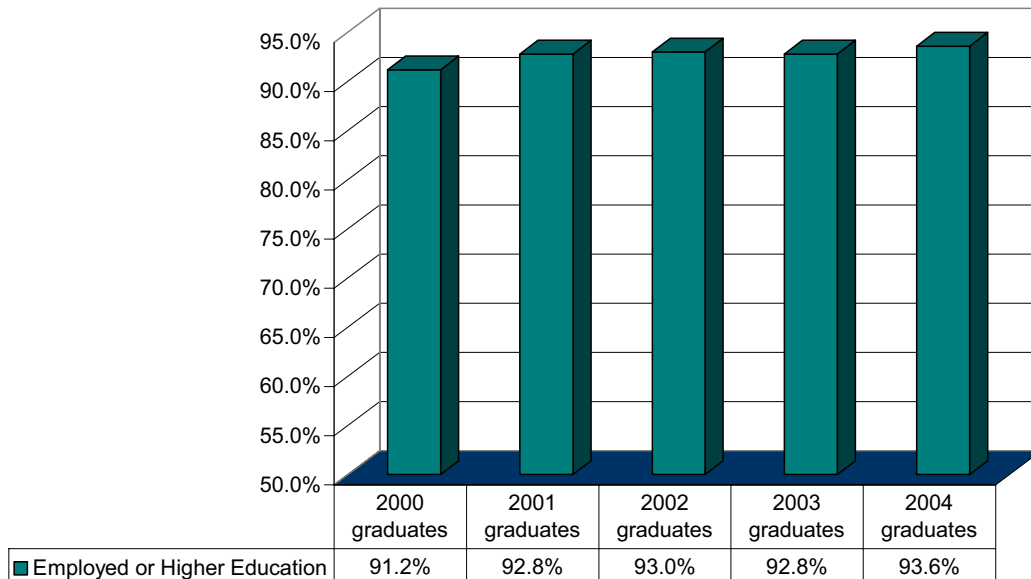

Degrees and Certificates by Curriculum	2007	2006	2005	2004	2003
Agricultural Business Technology	0	0	1	0	0
Computer Information Systems	14	17	30	64	61
Education	9	24	23	22	12
Engineering	3	2	0	7	0
Industrial Technology	0	0	3	0	4
Drafting and Design Technology	17	8	12	9	17
Child Development	7	14	8	4	0
English Language and Literature	0	3	2	0	0
General Studies	98	108	102	81	72
Biological Sciences	4	2	4	1	2
Psychology	0	0	0	0	0
Criminal Justice	13	23	18	13	18
Fire Science	0	25	9	23	44
Economics	0	0	0	1	0
Cartography	1	3	13	0	2
Automotive Technology	0	0	1	26	7
Drama and Theatre Arts	0	0	0	0	1
Art	1	0	2	4	2
Dental Hygiene	9	11	11	12	11
Emergency Medical Technology	7	7	8	20	15
Respiratory Care Therapy	6	12	13	7	6
Surgical Technology	11	8	12	20	24
Medical Laboratory Technician	0	0	7	7	5
Registered Nurse Training (RN)	62	45	45	42	36
Licensed Practical Nurse	87	61	59	58	62
Business and Management	68	61	76	77	59
History, General	1	4	0	0	1

Source: CBM 009

Student Follow-up (2003-2004 graduates)

Source: THECB/ASALFS